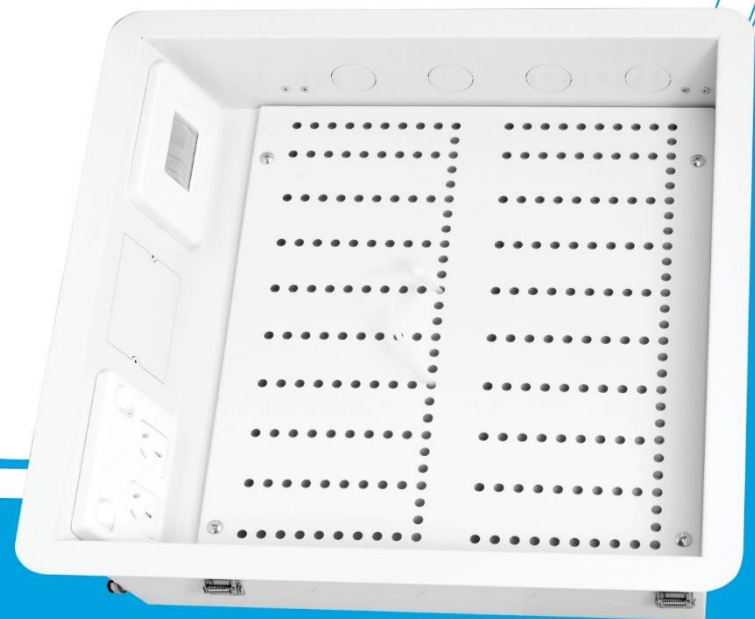

Recessed AV Wall Box

Models Available:

Small Recessed AV Wall Box: WPRWBS

Large Recessed AV Wall Box: WPRWBL

Product Description:

The Recessed AV Wall Boxes are designed to be recessed into the wall cavity behind a wall mounted TV.

The flush design of the Recessed AV Wall Boxes allows for a cutout to fit neatly between wall studs. The unit is inserted and held in place to the gyprock with 4 strong spring clips.

Complete with a double Powerpoint and shroud, Brush wallplate, hardware mounting brackets and plastic rivets. The recessed AV Wall Boxes are ready for use straight out of the carton.

Constructed with Mild Steel and finished in white hamertone powder coat the Recessed AV Wall Boxes blend nicely into any modern décor.

Two sizes available, WPRWBS Small Recessed AV Wall box and WPRWBL Large Recessed AV Wall Box. (Please refer to table below for dimensions).

Large enough to house the Samsung One Connect Box

Recessed AV Wall Box

Models Available:

Small Recessed AV Wall Box: WPRWBS

Large Recessed AV Wall Box: WPRWBL

Technical	Part Number WPRWBS	Part Number WPRWBL
External Size	450MM W X 320MM H X 85MM D	450MM W X 450MM H X 85MM D
Cut-Out Size	410 MM W X 290MM H	410MM W X 420MM H
Mounting Area Size	330MM W X 260MM H X 75MM D	330MM W X 390MM H 75MM D
Latches	4 X SPRING CLIPS	4 X SPRING CLIPS
Colour	WHITE HAMMERTONE POWDER COAT	WHITE HAMMERTONE POWDER COAT
Supplied Components	1 X Double Powerpoint 1 X Brush Plate 1 X Hardware mounting brackets	1 X Double Powerpoint 1 X Brush Plate 2 X Hardware mounting brackets
Weight	3Kg	4Kg
Material	1mm Mild Steel	1mm Mild Steel